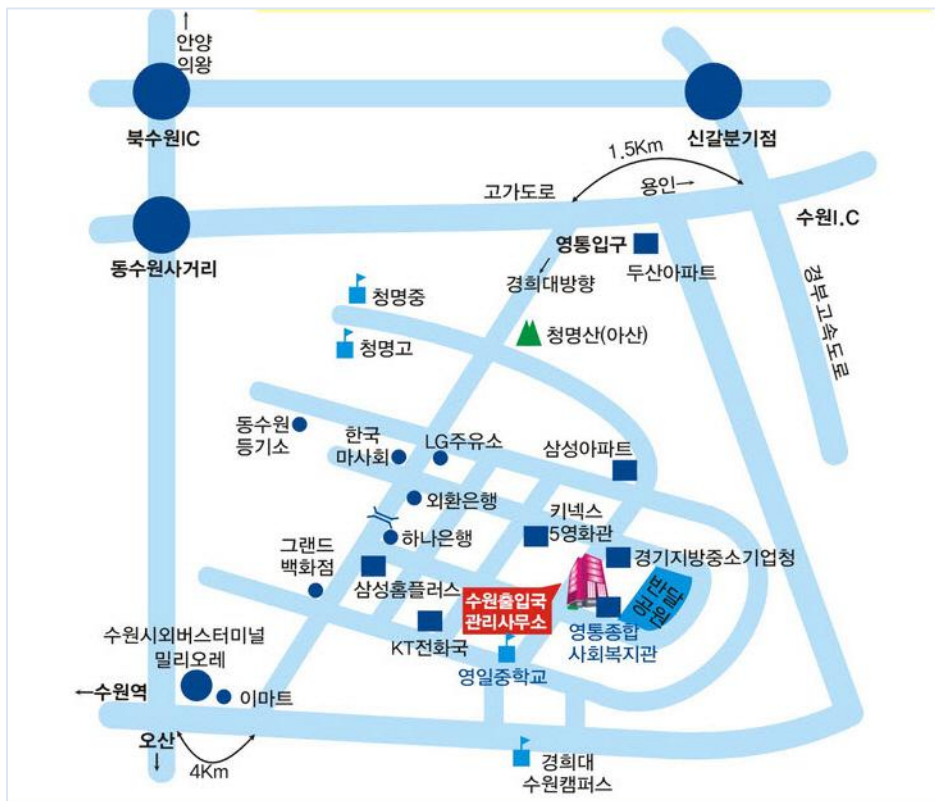

**Address: 1012-6, Yeongtong-dong, Yeongtong-gu, Suwon**

(in front of Bandal Park and next to the Yeongtong Social Welfare Center)

**Tel: 031-695-3800**

**Opening dates: Nov. 30, 2009 (Friday)**

**( \* Moving dates: Nov. 28 and Nov. 29 )**

### Location Map

# How to Get There from Ajou University

**1**

**Bus No. 11-1**

**Ajou University > Yeongtong Park**

- Take Bus 11-1 in front of GS25 and get off at Yeongtong Park (14 stops)

**2**

**Bus No. 720-1, 2-5**

**Ajou University > Yeongtong Park OR Yeongtong-2 Police Stand**

- Take Bus 720-1 or 2-5 in front of Ministop and get off at the Yeongtong-2 Police Stand or Yeongtong Park (17 stops)

**3**

**Bus No. 2-2, 720-3**

**Ajou University > Yeongtong Park**

- Take Bus 2-2 or 720-3 opposite Changhyun High School and get off at Yeongtong Park (14 stops)